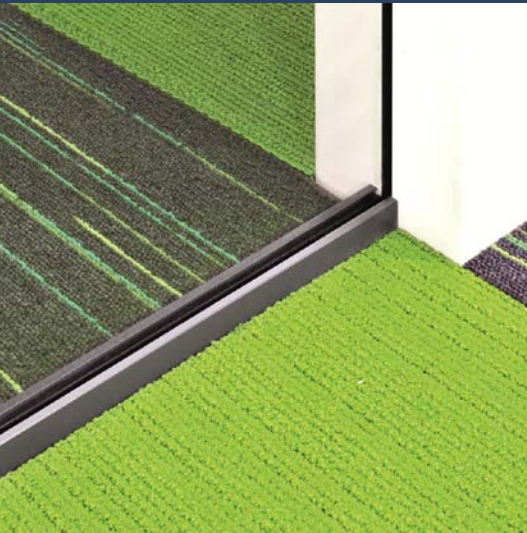

VETROCO

INTERIOR GLAZING

PHOTO BROCHURE

VetroCo Ltd,
Trafalgar House, Fullbridge,
Maldon, Essex, CM9 4LE

tel: 01621 852060
web: www.vetroco.co.uk
email: info@vetroco.co.uk