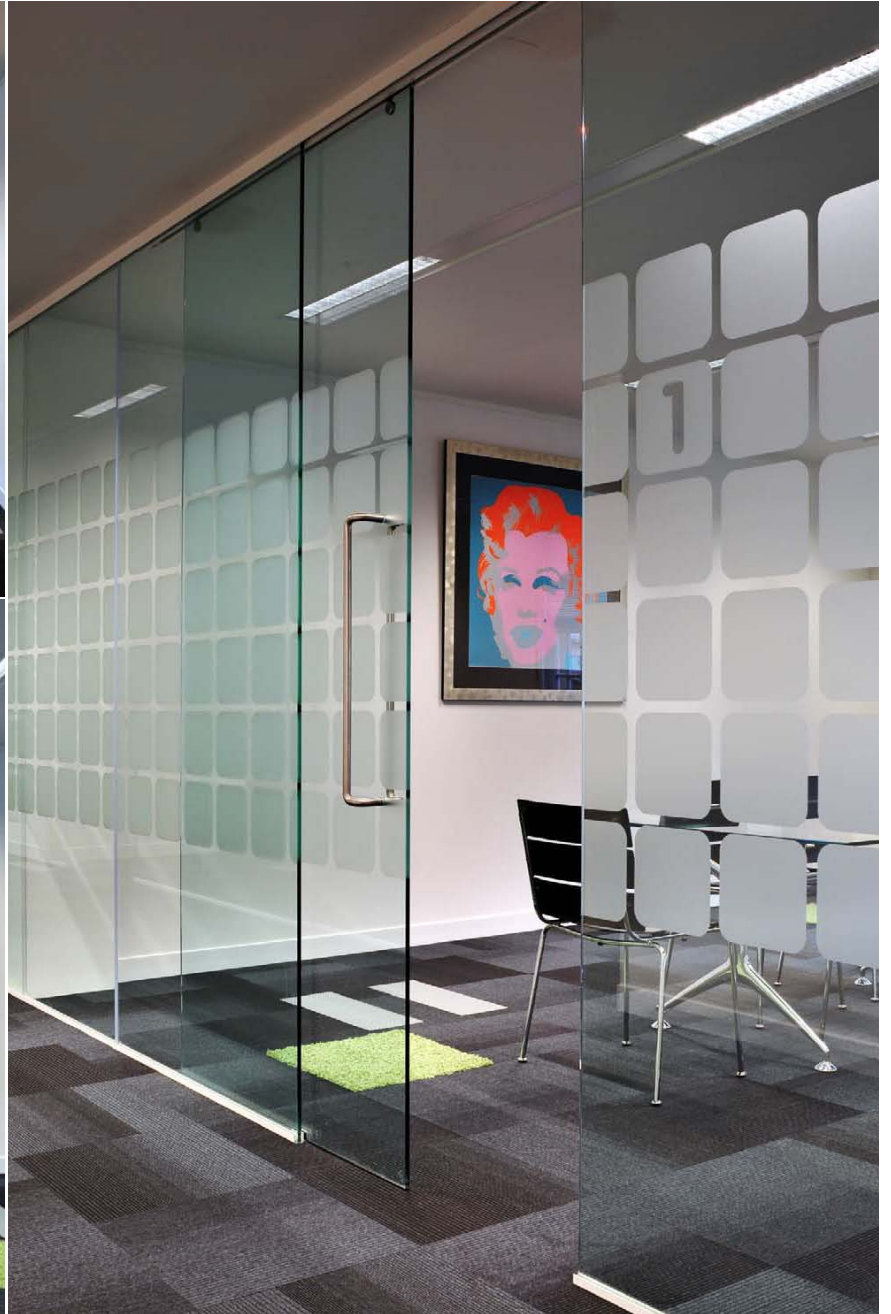

VETROCO

INTERIOR GLAZING

PHOTO BROCHURE

VetroCo Ltd,
Trafalgar House, Fullbridge,
Maldon, Essex, CM9 4LE

tel: 01621 852060
web: www.vetroco.co.uk
email: info@vetroco.co.uk