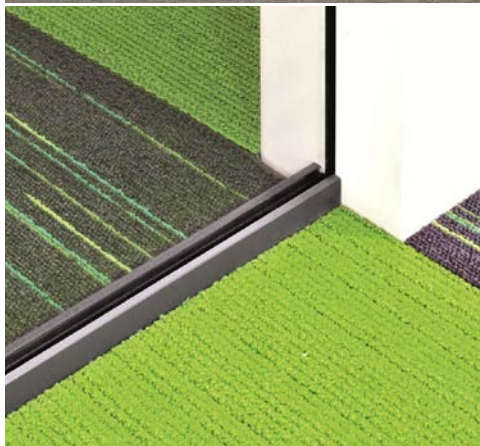

VETROCO

INTERIOR GLAZING

PHOTO BROCHURE

VetroCo Ltd,
Trafalgar House, Fullbridge,
Maldon, Essex, CM9 4LE

tel: 01621 852060
web: www.vetroco.co.uk
email: info@vetroco.co.uk